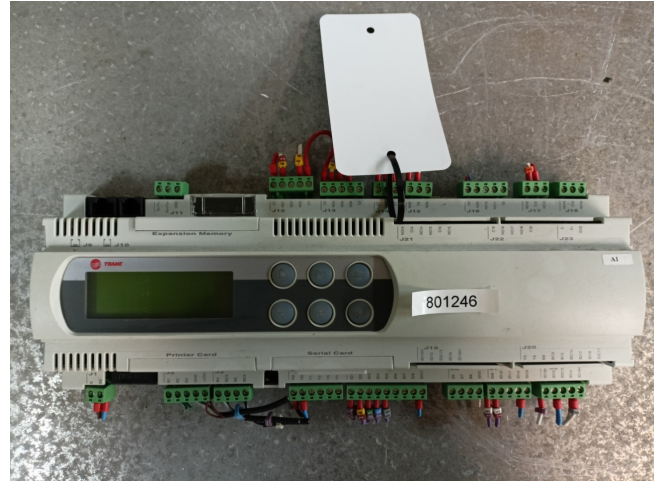

# Carel PCO2TR0BM0

## Specifications

Марка	Carel
тип	PCO2TR0BM0
Спец.	Controller
Stock	1

### Used Carel PCO2TR0BM0

Used Carel PCO2TR0BM0 controller. Deinstalled from a Trane CGAN 400 chiller. Rev. 1.614.